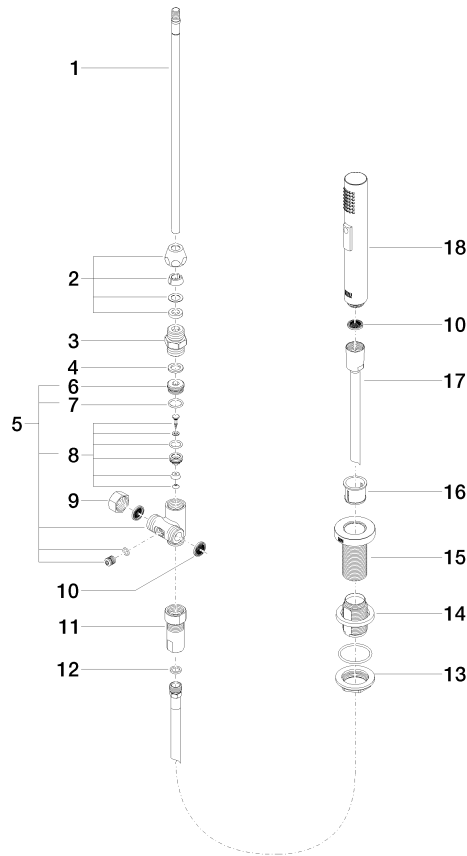

Rinsing spray set - Chrome

ELIO

27 721 970

Fits: ELIO, TARA, TARA ULTRA

- with round rosette
- spray flow
- automatic spout/shower diverter
- height of mixer 191 mm
- hole diameter rinsing spray 32mm
- fabric braided hose 1500 mm
- sprayface with anti-scaling system
- lead-free

Can only be combined with 33826790, 32800790, 33826888, 32815888, 20815892, 33826875.

Intrinsic protection against back flow.

	Chrome	27 721 970-00
	Brushed Platinum	27 721 970-06
	Platinum	27 721 970-08
	Durabrand (23kt Gold)	27 721 970-09
	Dark Chrome	27 721 970-19
	Brushed Durabrand (23kt Gold)	27 721 970-28
	Matte Black	27 721 970-33
	Brushed Champagne (22kt Gold)	27 721 970-46
	Champagne (22kt Gold)	27 721 970-47
	Brushed Chrome	27 721 970-93
	Brushed Dark Platinum	27 721 970-99

27 721 970

mm [inches]

Flow rate chart

Certificates

LGA_18901.

Belgaqua_21-027-
27_3.

LGA_29572.

IAPMO_6397.

27 721 970

Spare parts list

No.	Item Number	Name	Quantity used	Delivery time
1	04 24 02 046 01-07	pipe	1	10
2	90 23 30 040 00-00	threaded connector	1	10
3	90 24 03 168 00 90	nipple	1	2
4	90 14 20 002 00 90	seal	1	2
5	90 17 09 046 10 90	diverter	1	2
6	09 24 04 112 10 90	nipple	1	2
7	90 14 10 033 00 90	seal	1	2
8	90 21 10 031 10 90	diverter	1	2
9	04 21 02 006 00 92	cap	1	2
10	09 23 01 039 90	sieve	2	2
11	90 24 03 241 00 90	nipple	1	2
12	90 14 20 019 00 90	seal	1	2
13	04 30 11 038 66 90	fixing set	1	2
14	12 720 970 90	Extension set -	1	60
15	09 30 01 285-00	rosette	1	10
16	90 18 40 085 00 90	sleeve	1	2
17	90 30 02 062 00-00	hose	1	2
18	04 12 11 158 00-00	shower	1	10