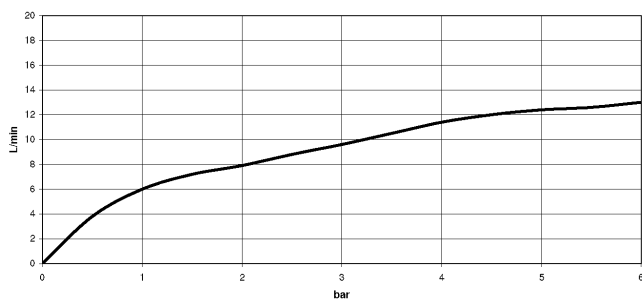

Rinsing spray set - Chrome

ELIO

27 721 970

Fits: ELIO, TARA, TARA ULTRA

- with round rosette
- spray flow
- automatic spout/shower diverter
- height of mixer 191 mm
- hole diameter rinsing spray 32mm
- fabric braided hose 1500 mm
- sprayface with anti-scaling system
- lead-free

Can only be combined with 33826790, 32800790, 33826888, 32815888, 20815892, 33826875.

Intrinsic protection against back flow.

	Chrome	27 721 970-00
	Brushed Platinum	27 721 970-06
	Platinum	27 721 970-08
	Durabrand (23kt Gold)	27 721 970-09
	Dark Chrome	27 721 970-19
	Brushed Durabrand (23kt Gold)	27 721 970-28
	Matte Black	27 721 970-33
	Brushed Champagne (22kt Gold)	27 721 970-46
	Champagne (22kt Gold)	27 721 970-47
	Brushed Chrome	27 721 970-93
	Brushed Dark Platinum	27 721 970-99

27 721 970

mm [inches]

Flow rate chart

Certificates

LGA_18901.

Belgaqua_21-027-
27_3.

LGA_29572.

IAPMO_6397.