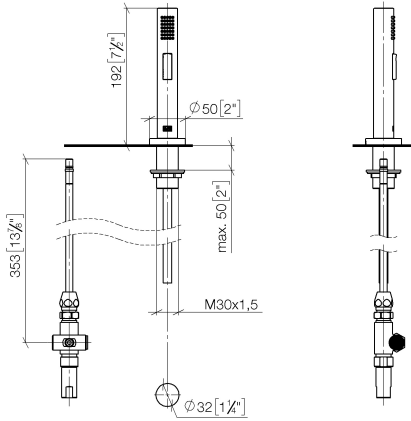

Rinsing spray set - Chrome

ELIO

27 721 970

Fits: ELIO, TARA, TARA ULTRA

- with round rosette
- spray flow
- automatic spout/shower diverter
- height of mixer 191 mm
- hole diameter rinsing spray 32mm
- fabric braided hose 1500 mm
- sprayface with anti-scaling system
- lead-free

Can only be combined with 33826790, 32800790, 33826888, 32815888, 20815892, 33826875.

Intrinsic protection against back flow.

	Chrome	27 721 970-00
	Brushed Platinum	27 721 970-06
	Platinum	27 721 970-08
	Durabrand (23kt Gold)	27 721 970-09
	Dark Chrome	27 721 970-19
	Brushed Durabrand (23kt Gold)	27 721 970-28
	Matte Black	27 721 970-33
	Brushed Champagne (22kt Gold)	27 721 970-46
	Champagne (22kt Gold)	27 721 970-47
	Brushed Chrome	27 721 970-93
	Brushed Dark Platinum	27 721 970-99

27 721 970

mm [inches]

Flow rate chart

Certificates

LGA_18901.

Belgaqua_21-027-
27_3.

LGA_29572.

IAPMO_6397.

27 721 970

Spare parts list

No.	Item Number	Name	Quantity used	Delivery time
1	04 24 02 046 01-07	pipe	1	10
2	90 23 30 040 00-00	threaded connector	1	10
3	90 24 03 168 00 90	nipple	1	2
4	90 14 20 002 00 90	seal	1	2
5	90 17 09 046 10 90	diverter	1	2
6	09 24 04 112 10 90	nipple	1	2
7	90 14 10 033 00 90	seal	1	2
8	90 21 10 031 10 90	diverter	1	2
9	04 21 02 006 00 92	cap	1	2
10	09 23 01 039 90	sieve	2	2
11	90 24 03 241 00 90	nipple	1	2
12	90 14 20 019 00 90	seal	1	2
13	04 30 11 038 66 90	fixing set	1	2
14	12 720 970 90	Extension set -	1	60
15	09 30 01 285-00	rosette	1	10
16	90 18 40 085 00 90	sleeve	1	2
17	90 30 02 062 00-00	hose	1	2
18	04 12 11 158 00-00	shower	1	10